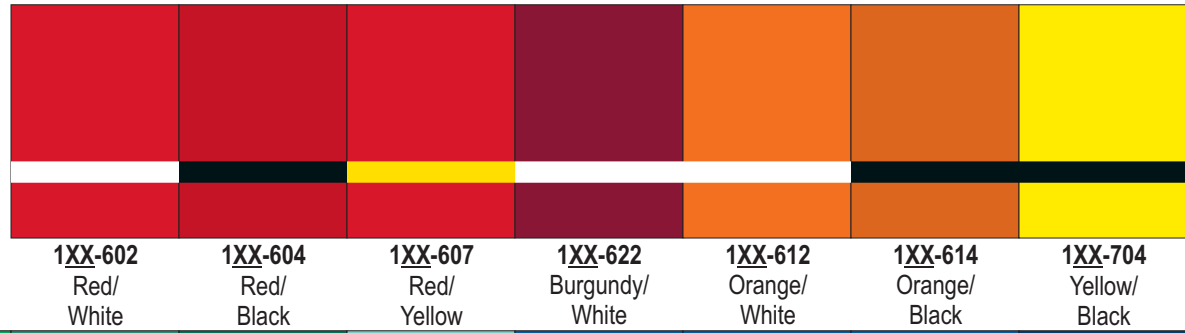

Can't find exactly what you're looking for? We can build any combination of cap and core within the Satins product line. Contact your authorized Rowmark distributor or speak with one of our customer service specialists at 1-800-243-3339 (419-425-2407).

[rowmark.com](http://www.rowmark.com) / 1.877 ROWMARK / samples@rowmark.com

Satins™

A soft lustrous finish in a wide spectrum of designer colors, including gold and silver metallic substrates, will give a warm finishing touch to interior signage.