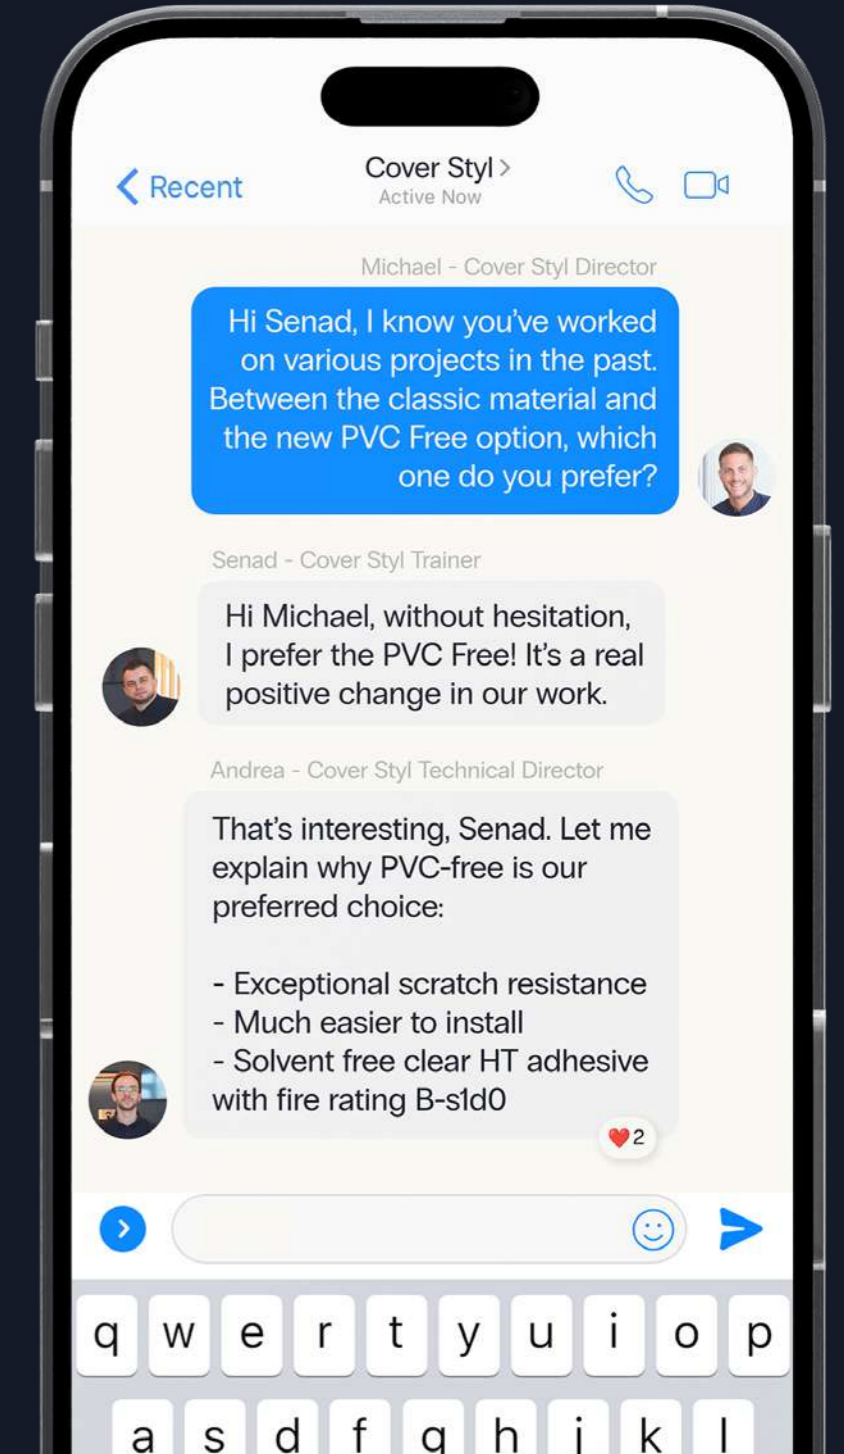

The PVC-Free range consists of the 15 popular from the standard PVC range, similar but not 100% identical.

Color
Essential

Wood
Painted
Light
Medium

Concrete
Urban

Stone
Marble

Color

PF - J3
Ultra white

PF - K6
Light grey