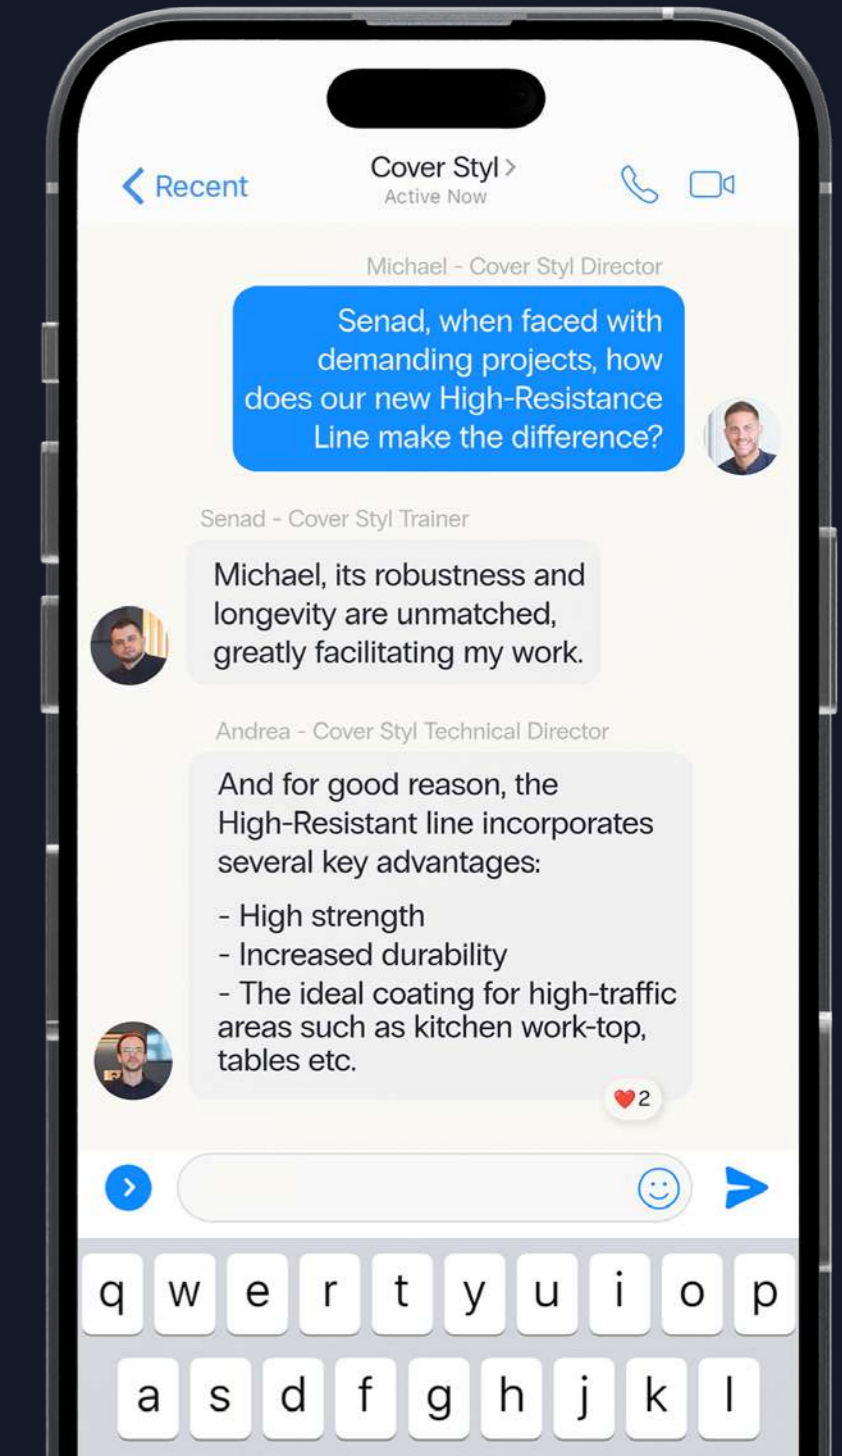

High-Resistant Line

Durability redefined: High-Resistant

The apex of durability: Discover Cover Styl's HIGH-RESISTANT Line

In the quest for surfaces that stand the test of time and use, Cover Styl has engineered a solution: the **HIGH-RESISTANT** Line. This selection of interior films is tailored for endurance in the most demanding environments. Perfected for countertops and high-traffic areas, each of the 12 expertly crafted finishes promises longevity and resilience.

For a lustrous sheen, our **High-Gloss** finishes in white and black lacquer offer elegance without compromise. While designed for flat surfaces, they maintain the Cover Styl promise of **durability and style**.

General Product Specification

Material type	PVC
Adhesive type	Solvent-based acrylic (PSA)
Thickness	280 - 400 µm
Warranty	10 years
Durability	>10 years
Stretchability	✓