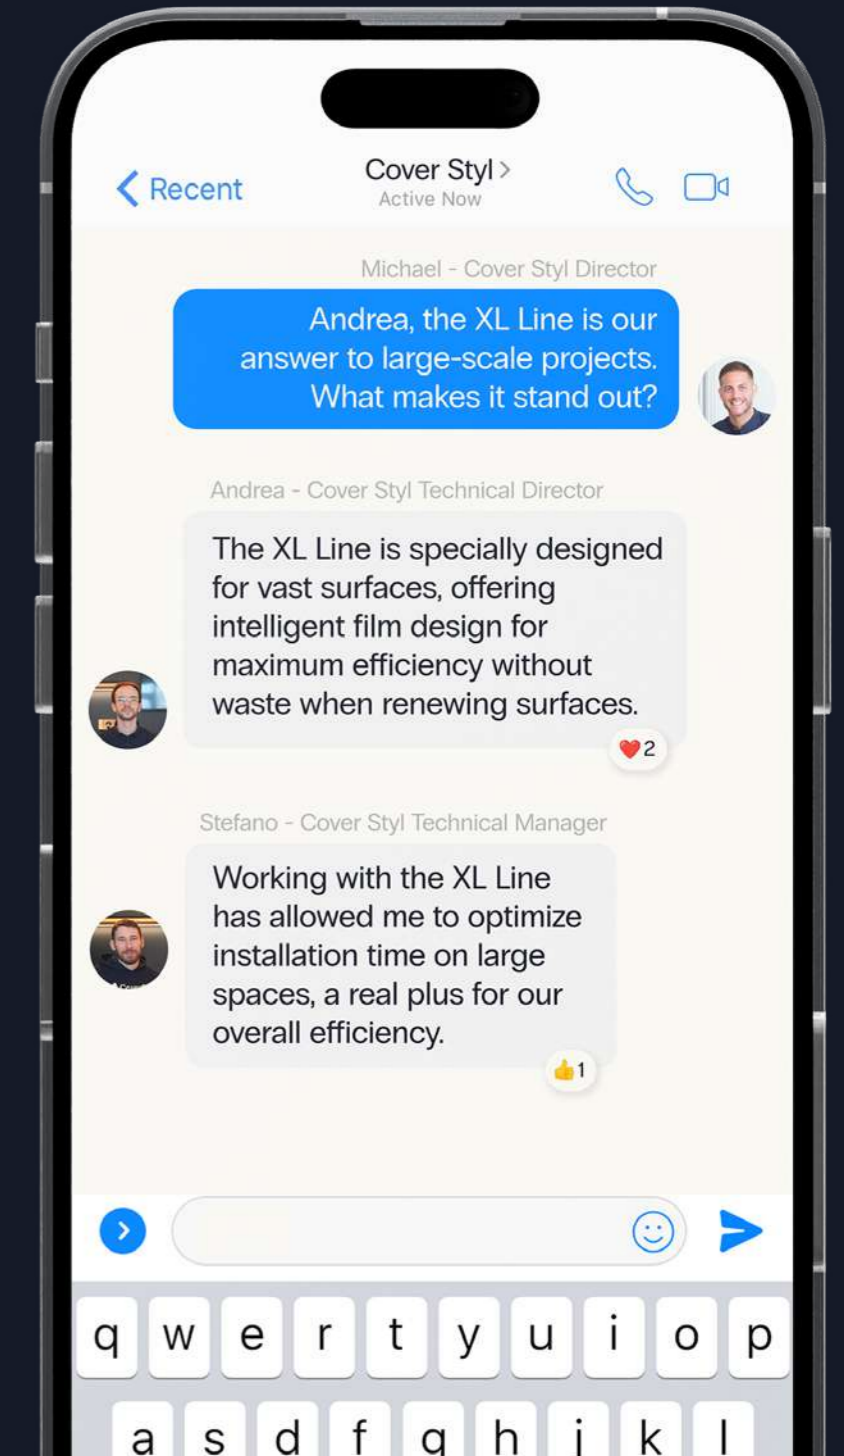

XL - WHITE
Ultra white

XL - BLACK
Black matt

For more inspiration, explore the full spectrum of **Cover Styl Core** line, which offers more than 500 patterns.

Dive in at coverstyl.com/en/collection

Ready to be amazed?